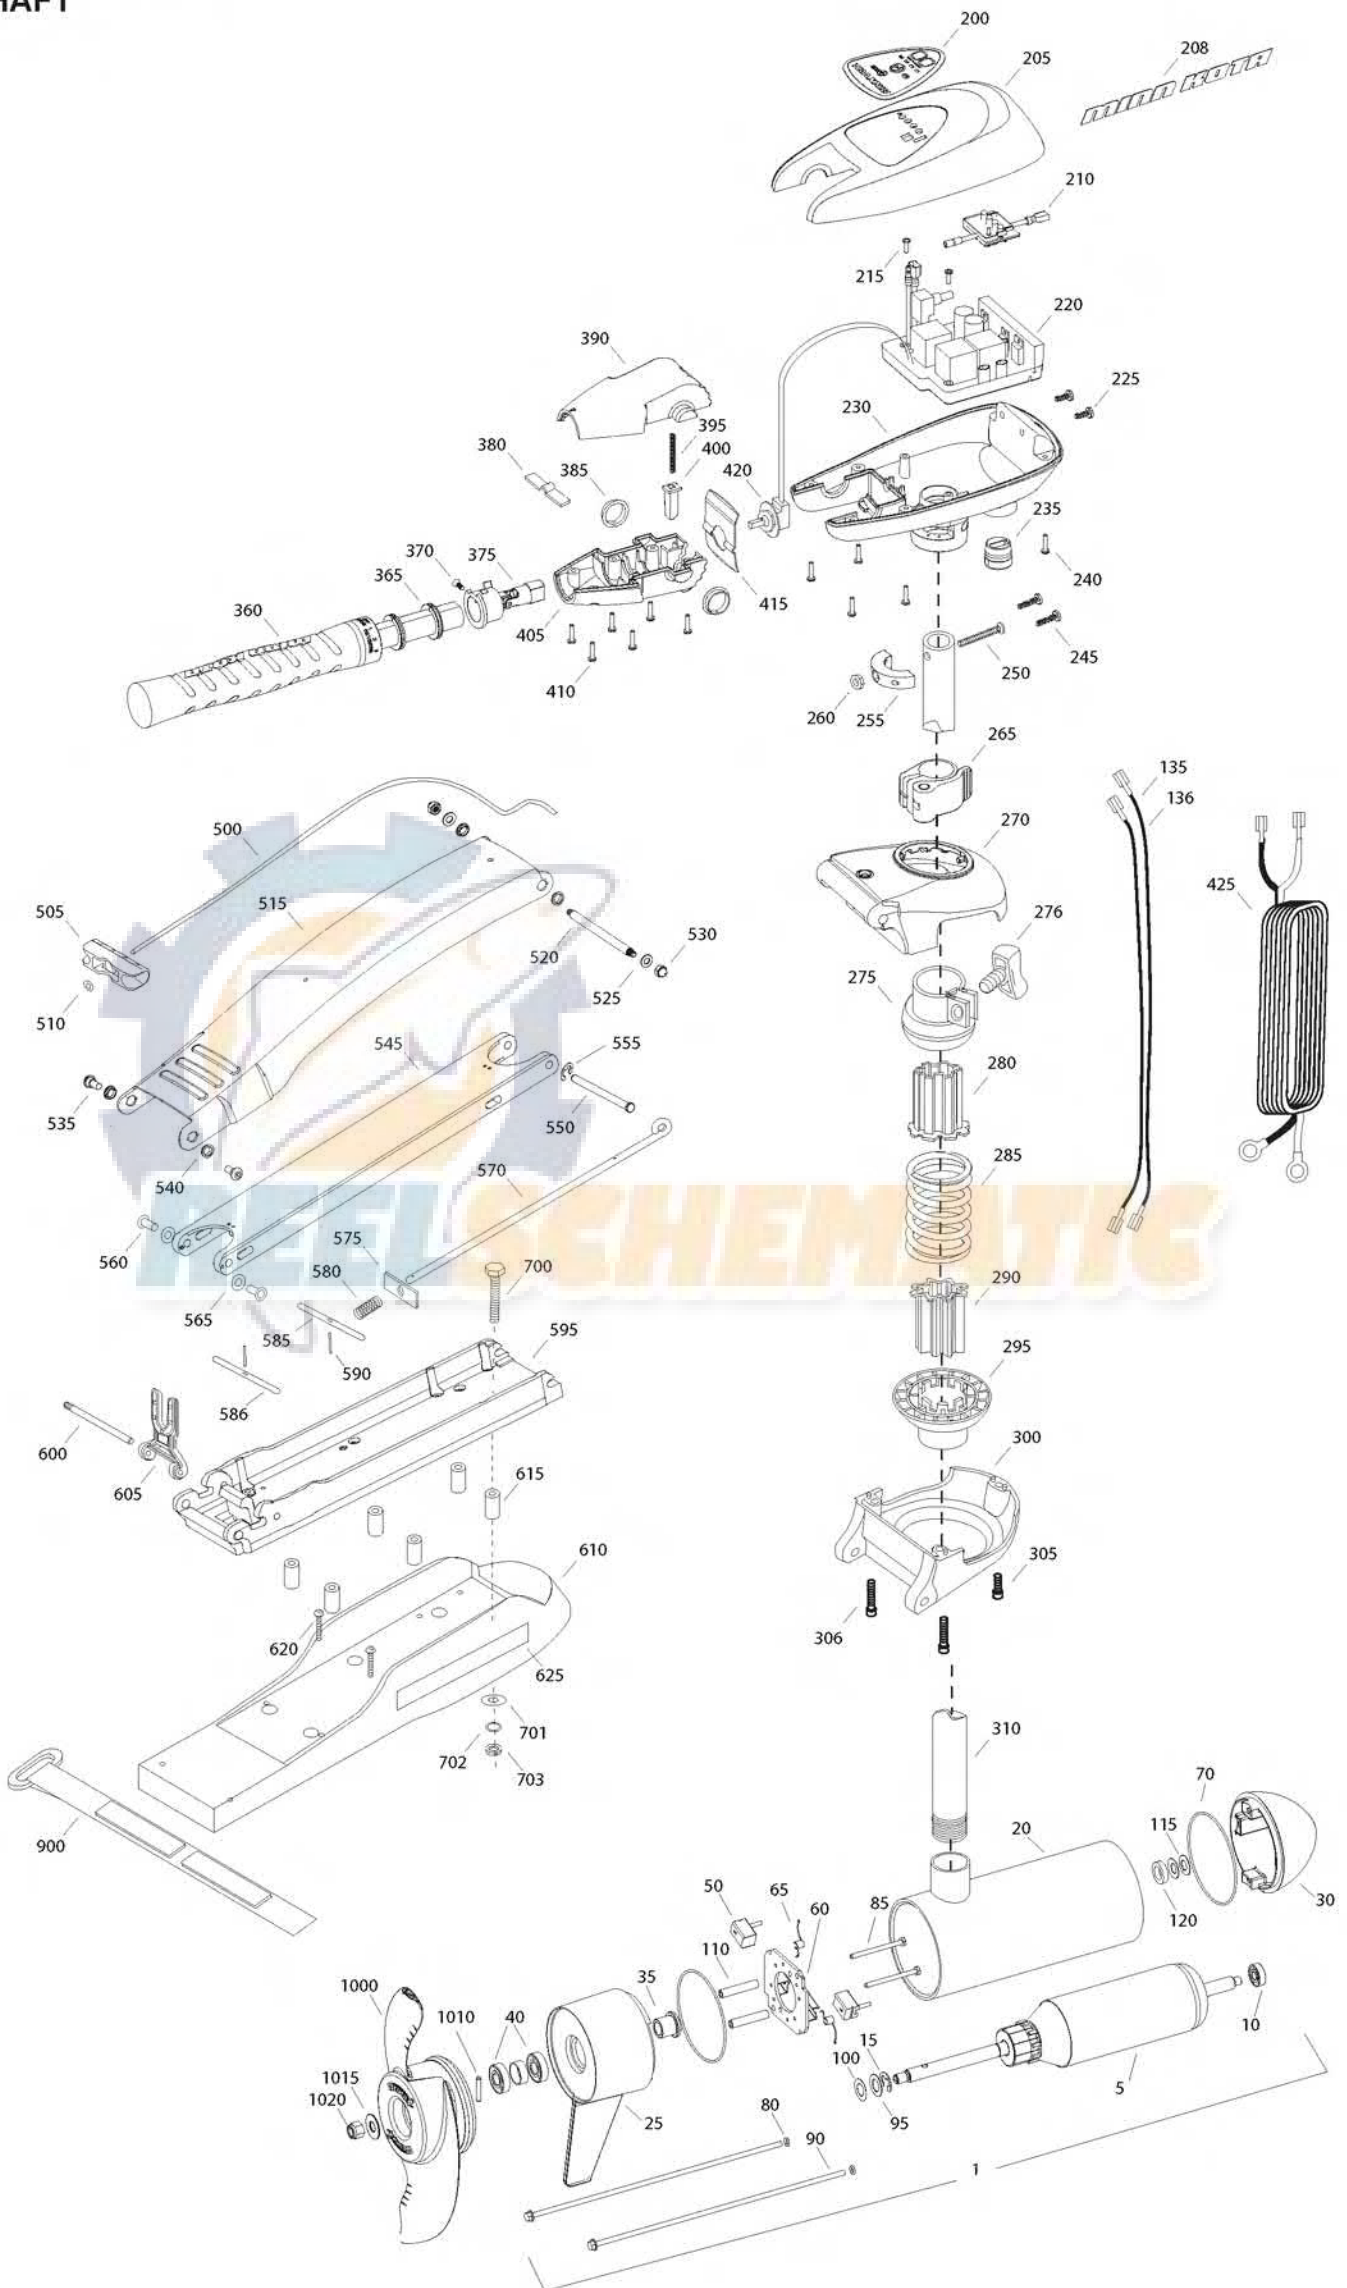

**RT80SM w/BowGuard 360**  
**80 LBS THRUST**  
**24 VOLT 56 AMPS**  
**52" SHAFT**

for use with "J" serial numbers  
3-year warranty from the date of sale

Item	P/N	Description	Qty	Item	P/N	Description	Qty	Item	P/N	Description	Qty
1	2316228	24V Motor 52" SW	1	■	2990957	Handle assy, VARS [360-410]	1				
5	2-100-214	Armature assembly	1	360	2990456	Grip/handle assy, VARS [360-375]	1	■	1378132	Propeller kit WW2	
10	140-010	Bearing	1	365	2060015	Bearing, handle	2	■	2994876	Propeller bag assy	
15	788-040	Retaining ring	1	370	2063405	Screw, #6 PFH SS	1	1000	2331160	Propeller WW2	1
20	2-200-397	Center housing assembly	1	375	2884092	Yoke / spider assy, VARS	1	1010	2262658	Drive pin, large	1
25	2-300-340	Brush end housing assembly	1	380	2302742	Spring, detent, off	1	1015	2091701	Washer, prop, large	1
30	421-376	Plain end housing assembly STD	1	385	2060005	Bearing, handle pivot	2	1020	2198401	Nut, nylock, prop, Anode	1
35	144-017	Flange bearing	1	390	2060900	Handle pivot, top	1				
40	880-025	Seal	2	395	2302745	Spring, release button	1				
50	188-094	Brush	2	400	2063700	Button, release	1				
60	9-738-004	Brush plate assembly	1	405	2060905	Handle pivot, bottom	1				
65	975-041	Brush spring	2	410	2303412	Screw, #6 x 5/8 SS	6				
70	701-043	O-ring, motor	2								
80	701-009	O-ring, thru-bolt	2	415	2062715	Spring, handle pivot	1				
85	830-027	Screw, 10-32 x 2	2	420	2061700	Washer, pot holder	1				
90	830-094	Thru-bolt	2	425	2992523	Leadwire assy	1				
95	990-051	Washer, steel	2								
100	990-052	Washer, nylatron	2	■	2991845	Mount, Bow Assy	1				
110	973-025	Spacer, brush plate	2			[500-625]					
115	992-010	Washer, Belleville	2	500	2251601	Rope	1				
120	990-045	Spacer, thrust	1	505	2150400	Pull grip	1				
135	640-018	Leadwire, black	1	510	2151700	Washer	1				
136	640-123	Leadwire, red	1	515	2264244	Arm, upper, std, sw	1				
■	2889460	Seal and O-ring Kit		520	2262604	Pin, bowguard, upper	1				
				525	2261722	Washer, 5/16", ss	2				
200	2195659	Decal, c-box cover	1	530	2223100	Nut, 5/16-18 SS	2				
205	2060296	C-box cover	1	535	2263500	Bolt, shoulder	2				
208	2325666	Decal - MinnKota	2	540	2293501	Bushing, SS	4				
210	2074081	Battery meter, 24v SW	1	545	2994351	Arm, Lower, std, sw	1				
215	3043427	Screw, #8 x 7/8 SS	2	550	2262622	Pin, clevis ss	1				
220	2184007	Control board, 24/36v	1	555	2263011	E-clip, ss	1				
225	2303434	Screw, #8-30 x 5/8 SS	2	560	2267318	Bushing, nyloner	2				
230	2062503	Control box, VARS, SW	1	565	2261708	Washer, spacer, .010 thk	as reqd				
235	2062905	Strain relief	1	570	2153603	Eyeshaft, ss	1				
240	2303412	Screw, #6 x 5/8 SS	6	575	2262703	Spring stop	1				
245	2263434	Screw, #8 x 1 SS	2	580	2152701	Spring, lock bar, ss	1				
250	2263406	Screw, #10-24 x 2 SS	1	585	2233621	Lock bar, front, ss	1				
255	2061517	Collar, c-box	1	586	2233623	Lock bar, back, ss	1				
260	2333101	Nut, 10-24, nylock, SS	1	590	2152612	Spring pin, ss	2				
265	2991521	Cam lock/depth collar assy	1	595	2773983	Bowplate w/ insert, std, sw	1				
				600	2260505	Hinge pin, ss	1				
■	2991764	Bowguard Assembly SW [270-306]	1	605	2293811	Yoke, Max	1				
270	2991779	Bracket, top	1	610	2263917	Motor rest, std, sw	1				
275	2261525	Spring sleeve, Upper	1	615	2261505	Spacer, motor rest	6				
276	2011366	Knob, collar, ss	1	620	2263434	Screw, #8, SS	2				
280	2264702	Tube insert, bowmount	2	625	2065677	Decal, motor rest	2				
285	2262705	Spring, bowguard	1								
295	2261535	Spring sleeve, Lower	1	■	2994830	Bag assembly	1				
300	2991777	Bracket Assy, bottom	1	700	2263431	Screw, 1/4-20 x 3 1/2" PPH, SS	6				
305	2263422	Screw, 5/16 x 1" SHCS ss	1	701	2301720	Washer, rubber mounting	6				
306	2263424	Screw, 5/16 x 2.5" SHCS ss	2	702	2261713	Washer, 1/4 SS	6				
				703	2263101	Nut, 1/4-20 Nylock, SS	6				
310	2032034	Tube Composite 52"	1								
				900	2263804	Strap, hold down	1				